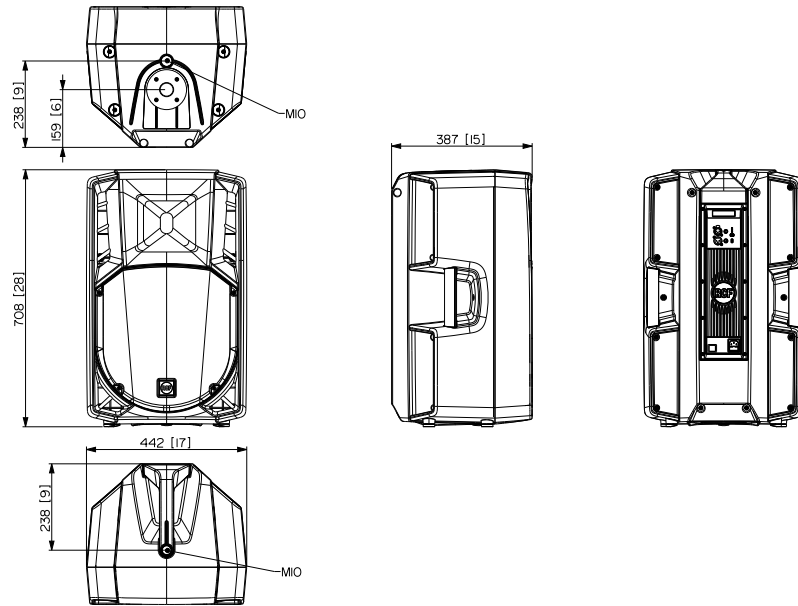

Part Number

13000524 ART 715-A MK4
13000525 ART 715-A MK4

220-240 V
115 V

Black
Black

EAN 8024530014971
EAN 8024530014841

ART 715-A MK4

ACTIVE TWO-WAY SPEAKER

Line Art 2D

TECHNICAL SPECIFICATIONS

Acoustical specifications	Frequency Response	45 Hz ÷ 20000 Hz
	Max SPL @ 1m	130 dB
	Horizontal coverage angle	90°
	Vertical coverage angle	60°
Transducers	Compression Driver	1 x 1.0", 1.75" v.c
	Woofer	1 x 15", 2.5" v.c
Input/Output section	Input signal	bal/unbal
	Input connectors	XLR, Jack
	Output connectors	XLR
	Input sensitivity	-2 dBu/+4 dBu
	Mic. Input Sensitivity	-32 dBu
Processor section	Crossover Frequencies	1600 Hz
	Protections	Thermal, RMS
	Limiter	Soft Limiter
Power section	Controls	Volume, Boost, Mic/Line
	Total Power	1400 W Peak, 700 W RMS
	High frequencies	400 W Peak, 200 W RMS
	Low frequencies	1000 W Peak, 500 W RMS
	Cooling	Convection
Standard compliance	Connections	VDE
	Safety agency	CE compliant
Physical specifications	Cabinet/Case Material	PP Composite
	Hardware	2 x M10
	Handles	1 Top, 2 Side
	Pole mount/Cap	Yes
	Grille	Steel
	Color	Black

ART 715-A MK4

ACTIVE TWO-WAY SPEAKER

Size	Height	708 mm / 27.87 inches	
	Width	437 mm / 17.2 inches	
	Depth	389 mm / 15.31 inches	
	Weight	19.6 kg / 43.21 lbs	
Rigging / Mounting	ACCESSORIES		
	FLOOR STANDS		
	13360109 AC PRO-FS	Black	EAN 8024530006471
	HORIZONTAL BRACKETS		
	13360105 H-BR 2X ART 715	Black	EAN 8024530012939
	POLE MOUNT KITS		
	13360232 AC PMX		EAN 8024530010058
	13360110 AC PRO-PM	Black	EAN 8024530006488
	13360067 PM-KIT M20	Black	EAN 8024530014599
	Protections		
COVERS			
13360115 CVR ART 725	Black	EAN 8024530010676	
Cables			
CABLES KIT			
13360102 AC XLR 3M3F		EAN 8024530006402	